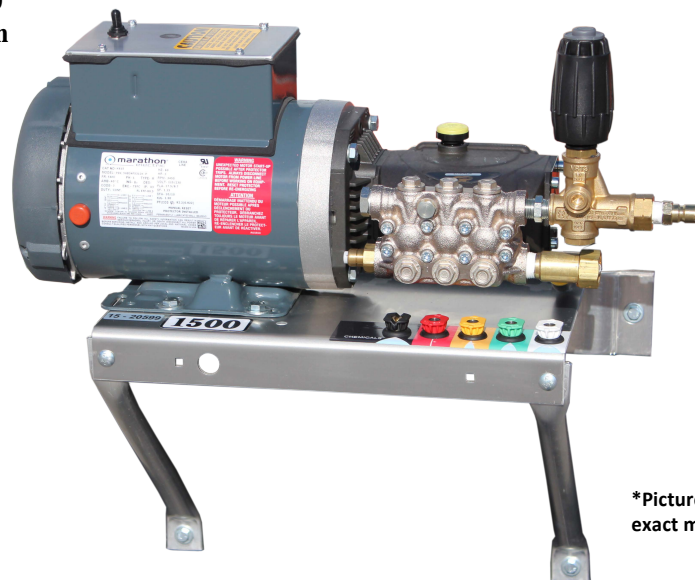

Distributed By:
R.J. Sayers Distributing, LLC
21020 Cambodia Ave
Farmington, MN 55024
651-460-6101 / 800-456-9840
info@sayerswashsystems.com

EAGLE SERIES

ELECTRIC WALL MOUNT/DIRECT DRIVE

*Picture shown may not represent exact model. Consult factory.

WM/EE3015G

3GPM@1500PSI

230V/1PH/12A
3.0 HP

TT9071EBFL Pump

MARATHON[®] K618 Motor
ELECTRIC

Standard Accessories

- ◆ Gun/wand assembly w/quick connects
- ◆ 50' high pressure hose w/quick connects
- ◆ Chemical injector assembly w/quick connects
- ◆ 4 color-coded QC spray nozzles
- ◆ 1 color-coded QC chemical nozzle

Available Options

- ◆ UPS-Shipping Carton: No Extra Charge Includes: Specially designed protective carton and contractor grade two piece gun-wand assembly. Order standard model and add UPS suffix after model Example: HC/EE3010G-UPS
- ◆ Auto Start/Stop (230V)
- ◆ **NOTE:** UPS shipping not available for Auto Start/Stop (115v) and (230v). Only 1.5 HP, 2 HP and 3 HP models can ship UPS and require minor assembly.

Standard Features

- ◆ Revolutionary aircraft grade aluminum frame with lifetime warranty
- ◆ 50 mesh inlet filter
- ◆ Adjustable pressure unloader
- ◆ Thermo-sensor (prevents overheating in bypass mode)
- ◆ Commercial/Industrial grade motors
- ◆ 115 volt units include GFCI w/36' cord w/plug
- ◆ 230 volt units include 12' cord (no GFCI or plug)